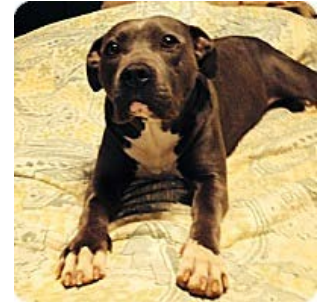

Pretty Girl Pearl
American Staffordshire Terrier
Female, Adult