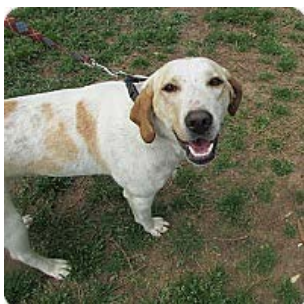

Daphne
Labrador Retriever Mix
Female, Young