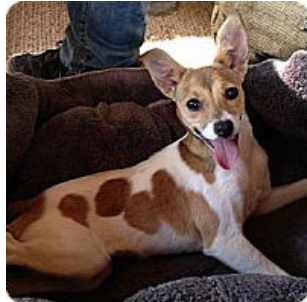

Flo
Rat Terrier
Female, Young