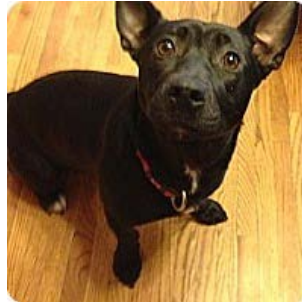

Chrissy
Dachshund Mix
Female, Young