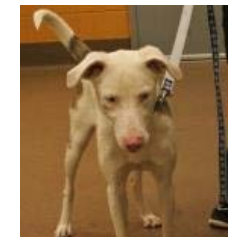

Elsa
Australian Shepherd / Mix
MYM: **Wallflower**
Age: 1 year
Sex: Female
ID: 19832530