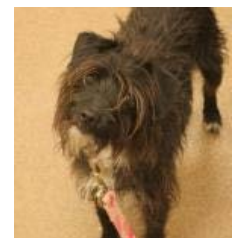

**Cooper**  
Terrier / Pug  
MYM: **Busy Bee**  
Age: 1 year  
Sex: Male  
ID: 19804940

**Daredevil**  
Australian Shepherd / Mix  
MYM: **Busy Bee**  
Age: 10 months  
Sex: Male  
ID: 19737953

**Dozer**  
Retriever, Labrador / Terrier  
MYM: **Constant Companion**  
Age: 3 years  
Sex: Male  
ID: 19792808

**Dusty**  
Lhasa Apso / Mix  
MYM: **Goofball**  
Age: 1 year 6 months  
Sex: Male  
ID: 19832442

**Elsa**  
Australian Shepherd / Mix  
MYM: **Wallflower**  
Age: 1 year  
Sex: Female  
ID: 19832530

**Fonzie**  
Beagle / Mix  
MYM: **Couch Potato**  
Age: 6 years  
Sex: Male  
ID: 19692126

**Franklin**  
Boxer / Hound  
MYM: **Goofball**  
Age: 7 months  
Sex: Male  
ID: 19839300

**Fury**  
Terrier / Mix  
MYM: **Goofball**  
Age: 3 years

**Gambit**  
Retriever, Labrador / Mix  
MYM: **Goofball**  
Age: 2 years 1 month