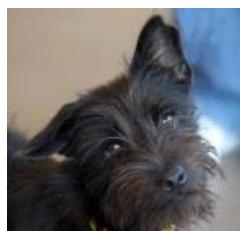

Layla

Terrier / Mix
MYM: **Goofball**
Age: 8 months
Sex: Female
ID: 20409736