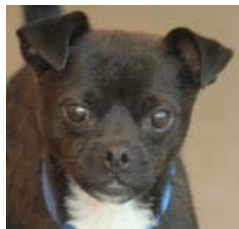

Mo
Pug / Chihuahua,
Short Coat
MYM: **Wallflower**
Age: 3 years
Sex: Male
ID: 20400159