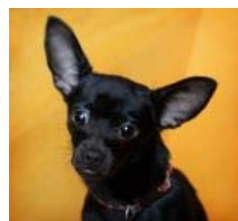

**Odie**  
Terrier / Mix  
MYM: **Goofball**  
Age: 10 years  
Sex: Male  
ID: 20353440

**Piper**  
Terrier, American Pit  
Bull / Retriever,  
Labrador

**Polo**  
Maltese / Shih Tzu

**Rascal**  
Chihuahua, Short Coat