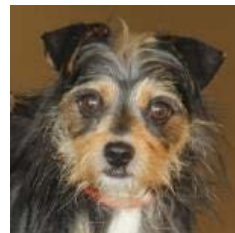

Landon

Terrier / Mix
MYM: **Goofball**
Age: 1 year 2 months
Sex: Male
ID: 19763774