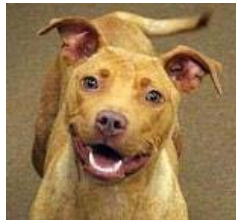

## Other

- House Trained  
 Lived With Children  
 Lived With Animals

Search

Reset

Cricket

Terrier / Mix  
 MYM: **Wallflower**  
 Age: 2 years 5 months  
 Sex: Female  
 ID: 19167492

Debby

Terrier, American Pit Bull / Mix  
 MYM: **Goofball**  
 Age: 10 months  
 Sex: Female  
 ID: 20423118

Dennis

Terrier, American Pit Bull / Mix  
 MYM: **Life of the Party**  
 Age: 10 months  
 Sex: Male  
 ID: 20410195

Elizabeth

American Blue Heeler / Retriever, Labrador  
 MYM: **Wallflower**  
 Age: 6 months  
 Sex: Female  
 ID: 20408343