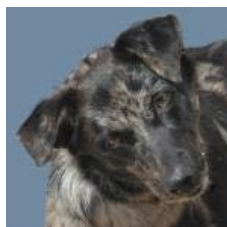

Phoenix
Chihuahua, Short Coat / Mix
MYM: **Wallflower**
Age: 4 years
Sex: Male
ID: 20552548

Rosie
Chow Chow / Mix
MYM: **Goofball**
Age: 2 years 4 months
Sex: Female
ID: 19526435

Rowdy
Dachshund, Standard Smooth Haired / Mix
MYM: **Busy Bee**
Age: 8 years
Sex: Male
ID: 20528899

Rufus
Terrier, Rat / Mix
MYM: **Wallflower**
Age: 2 years

Samantha
Retriever, Labrador / Mix
MYM: **Goofball**
Age: 1 year 3 months

Sephy
Catahoula Leopard dog / Border Collie
MYM: **Goofball**

INCLUDED IN ADOPTION »