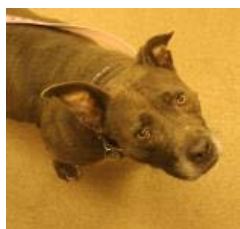

Daisy Duke
Terrier, American Pit Bull / Mix
MYM: **Constant Companion**
Age: 5 years
Sex: Female
ID: 20602000