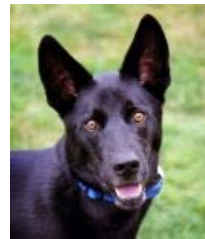

Diesel
German Shepherd / Mix
MYM: **Free Spirit**
Age: 1 year 5 months
Sex: Male
ID: 16472214