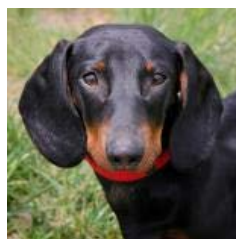

Levi
Dachshund, Miniature
Smooth Haired
Age: 5 months
Sex: Male
ID: 19912824