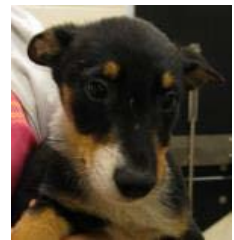

Madonna

Collie, Smooth / Retriever, Labrador  
 Age: 3 months  
 Sex: Female  
 ID: 21284320

ENROLL IN TRAINING TODAY »

ENROLL YOUR DOG IN BASIC MANNERS OR PUPPY OBEDIENCE CLASSES TODAY.

BUY SUPPLIES IN OUR SHOP »

ADOPTION SUCCESS STORIES »

VIEW HAPPY DOGS WHO HAVE BEEN ADOPTED AND HAVE A NEW HOME!

Mater

Schnauzer, Miniature / Mix  
 MYM: **Busy Bee**  
 Age: 3 years  
 Sex: Male  
 ID: 21249323

Mikey

Pointer / Mix  
 MYM: **Free Spirit**  
 Age: 1 year  
 Sex: Male  
 ID: 20981157

Mona

Terrier, American Pit Bull / Mix  
 MYM: **Goofball**  
 Age: 2 years  
 Sex: Female  
 ID: 21271921

Mr. Chips

Collie, Smooth / Retriever, Labrador  
 Age: 3 months  
 Sex: Male  
 ID: 21284313

Oscar