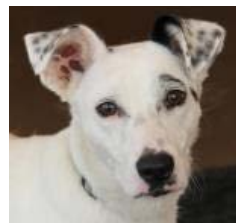

Size (?)

- Small (3)
- Medium (9)
- Large (5)
- X-Large (2)

Canine-ality (?)

Abbey
Retriever, Labrador / Siberian Husky
MYM: **Goofball**
Age: 1 year 11 months
Sex: Female
ID: 15032214

Bella
Schnauzer, Standard / Mix
MYM: **Life of the Party**
Age: 1 year 6 months
Sex: Female
ID: 16623937