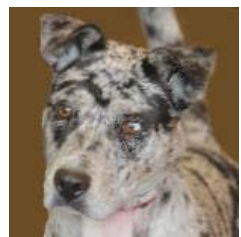

Kylie

Australian Cattle Dog / Mix
MYM: Life of the Party
Age: 1 year
Sex: Female
ID: 21302743