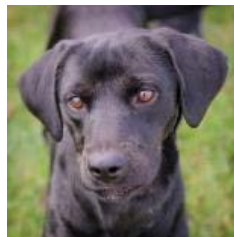

Bubba
Retriever, Labrador / Mix
MYM: **Wallflower**
Age: 10 months