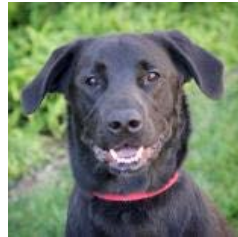

Odie

Poncho

Terrier, Rat / Mix  
MYM: Goofball

Lhasa Apso / Mix  
MYM: **Goofball**  
Age: 1 year 1 month  
Sex: Female  
ID: 21231029

Retriever, Labrador /  
Mix  
MYM: **Go Getter**  
Age: 2 years  
Sex: Male  
ID: 21404014

Age: 7 years 8 months  
Sex: Male  
ID: 10038489

**Rinny**

Terrier / Chihuahua,  
Short Coat  
MYM: **Constant  
Companion**  
Age: 1 year  
Sex: Male  
ID: 21253134

**Tucker**

Retriever, Labrador /  
Mix  
MYM: **Goofball**  
Age: 1 year 10 months  
Sex: Male  
ID: 16268097