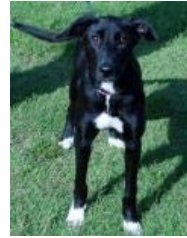

Age: 2 years
Sex: Male
ID: 21462859

ID: 21455062

Keyush

Retriever, Labrador /
Australian Shepherd
MYM: **Goofball**
Age: 8 years 11
months
Sex: Male
ID: 9221487

Kimmy

Chihuahua, Short Coat
/ Mix
MYM: **Goofball**
Age: 5 years
Sex: Female
ID: 21428693