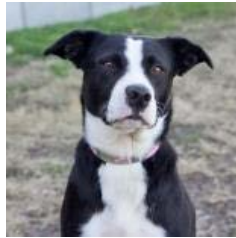

Lilly

Border Collie / Mix
MYM: **Goofball**
Age: 3 years
Sex: Female
ID: 21462848