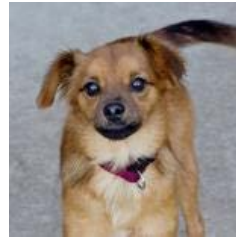

Lindsay

Chihuahua, Short Coat
/ Mix
MYM: **Goofball**
Age: 1 year
Sex: Female
ID: 21454138

Macy

Havanese / Mix
MYM: **Constant
Companion**
Age: 5 years
Sex: Female
ID: 21461300

Major

Siberian Husky / Mix
MYM: **Goofball**
Age: 2 years
Sex: Male
ID: 21509861