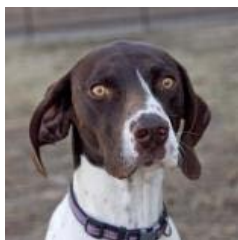

Cookie
Pointer / Mix
MYM: **Go Getter**
Age: 1 year
Sex: Female
ID: 21454049