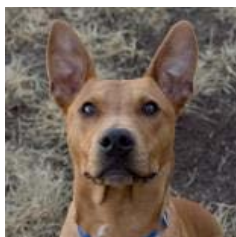

Copper
Retriever, Labrador / Vizsla, Smooth Haired
MYM: **Life of the Party**
Age: 10 months
Sex: Male
ID: 21455085