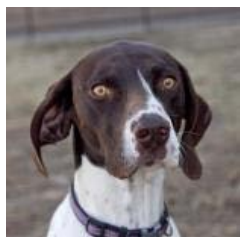

Seniors for Seniors  
Anyone over 65 years old who adopts a dog over 5 years old gets 50% off their adoption fee.

INCLUDED IN ADOPTION »

- » Complete Physical Exam
- » Spay or Neuter Surgery
- » Microchip
- » Bordatella Vaccination (dogs 8 weeks and older)
- » Heartworm test (dogs 6 months and older)
- » Fecal Evaluation (dogs under 5 months)
- » DA2PP Vaccination(s) (dogs 8 weeks and older)
- » Dewormer
- » One Frontline Treatment
- » One Heartguard Treatment
- » Nail Trim
- » Free 30-day Pet Health Insurance Coverage
- » Transition bag of premium **Hill's Science Diet dog food** at adoption