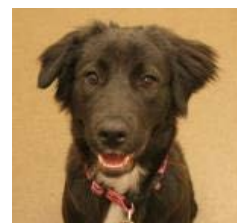

Sandy
Retriever, Labrador /
Border Collie
MYM: **Goofball**
Age: 10 months
Sex: Female
ID: 20011820