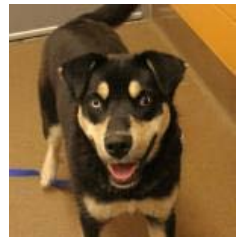

Dachshund, Standard  
Smooth Haired / Mix  
Age: 2 months  
Sex: Male  
ID: 20029920

**Elvis**

Chihuahua, Short Coat  
/ Mix  
Age: 4 years  
Sex: Male  
ID: 19831348

**Gizmo**

Terrier, Silky / Mix  
MYM: Wallflower  
Age: 5 years  
Sex: Male  
ID: 19926974

**Goldilocks**

Pointer / Mix  
MYM: Wallflower  
Age: 2 years  
Sex: Female  
ID: 19968127

**Hank**

Siberian Husky /  
Shepherd  
MYM: Goofball  
Age: 1 year  
Sex: Male  
ID: 20003285

**Hector**

Australian Cattle Dog /  
Mix  
MYM: Constant  
Companion  
Age: 4 years 7 months  
Sex: Male  
ID: 14430951