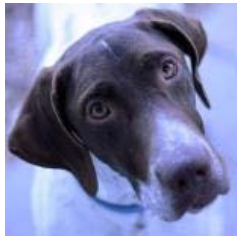

Camden
Pointer / Mix
MYM: **Go Getter**
Age: 2 years 1 month
Sex: Male
ID: 21811249