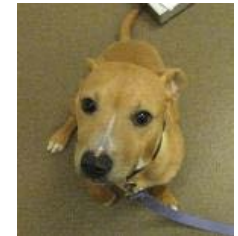

Cami
Retriever, Labrador / Mix
MYM: **Goofball**
Age: 8 months
Sex: Female
ID: 21999962