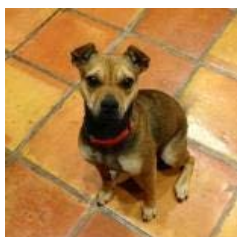

**Manny**  
Terrier / Mix  
MYM: **Wallflower**  
Age: 1 year  
Sex: Male  
ID: 21968361

**Marco**  
Rottweiler /  
Retriever, Labrador  
Age: 4 years 1  
month  
Sex: Male  
ID: 21721685

**Micah**  
Terrier, American Pit Bull /  
Mix  
MYM: **Wallflower**  
Age: 3 years  
Sex: Male  
ID: 21939350