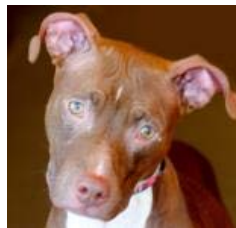

JJ

Terrier, Pit Bull / Mix
MYM: **Busy Bee**
Age: 2 years
Sex: Female