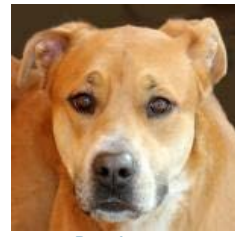

Roxie
Retriever, Labrador /
Shepherd
MYM: **Go Getter**
Age: 2 years 4 months
Sex: Female
ID: 15019527