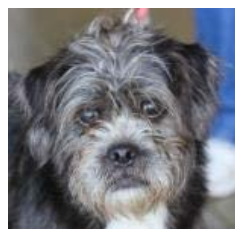

- Small (7)
- Medium (12)
- Large (4)
- X-Large (1)

Canine-ality (?)

**Angel**  
Terrier, Soft Coated Wheaten / Mix  
MYM: **Couch Potato**  
Age: 8 years  
Sex: Female  
ID: 22549016

**Baby Love**  
Border Collie / Mix  
MYM: **Goofball**  
Age: 7 years  
Sex: Female  
ID: 6042060

**Bear**  
Terrier / Pug  
MYM: **Life of the Party**  
Age: 1 year 2 months  
Sex: Male  
ID: 20996667

**Bethany**  
Dachshund, Standard Smooth Haired / Mix  
Age: 8 years  
Sex: Female  
ID: 22559243