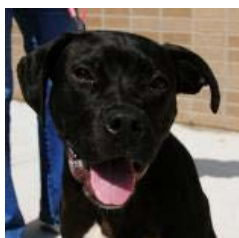

Theodosius
Terrier, American Pit
Bull / Mix
MYM: **Life of the Party**
Age: 1 year
Sex: Male
ID: 20084950