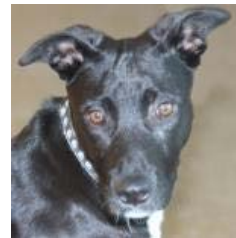

Jerry
Retriever, Labrador / Mix
MYM: **Life of the Party**
Age: 6 months
Sex: Male
ID: 20136294