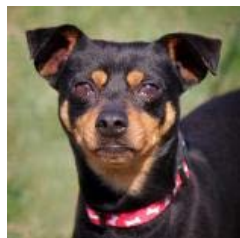

Mason
Miniature Pinscher / Mix
MYM: **Busy Bee**
Age: 6 years 2 months
Sex: Male
ID: 19668565