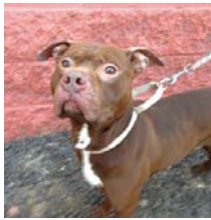

(<http://www.animalrescue.org/available-pets/nestle/>)

Nestle (<http://www.animalrescue.org/available-pets/nestle/>)

Terrier, Pit Bull
Age: 2 years
Sex: Male
ID: 22249680