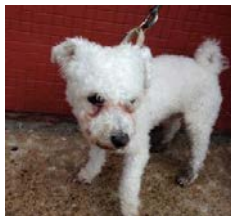

(<http://www.animalrescue.org/available-pets/22421069/>)

Bennington (<http://www.animalrescue.org/available-pets/22421069/>)

Bichon Frise
Age: 7 years
Sex: Male
ID: 22421069