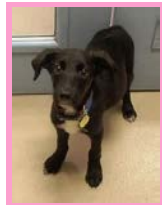

Nia - Video!
Female/Spayed
Coonhound mix
1.5 years

Cooper
Male/Neutered
Terrier, American Pit Bull
mix
8 years

PET SMART
Charities
Rescue Waggin'
driven to save pets' lives

PARTNER

Dana - Video!
Female/Spayed
Retriever, Labrador/Terrier,
American Pit Bull mix
7 months

Ollie
Male/Neutered
Terrier mix
1 year

Jackie
Female/Spayed
Boxer mix
1 year

Froggie
Male/Neutered
Border Collie mix
12 weeks

Philis - Video!
Female/Spayed
Terrier, American Pit Bull
mix
10 months

Jack
Male/Neutered
Border Collie mix
1 year