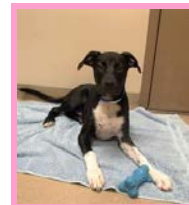

Butler

Male/Neutered
Terrier, American Pit Bull
mix
5 months