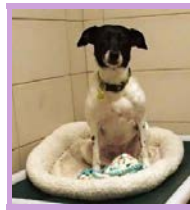

www.whsinsurance.com

Squeaky - Available
in Foster

Female/Spayed
Chihuahua, Short
Coat/Pekingese mix
8 years

Buddy - Video!

Male/Neutered
Bulldog, American
1.5 years

Pink - Video!

Female/Spayed
Schnauzer, Miniature mix
3.5 years

PET SMARTY
Charities
**Rescue
Waggin'**
driven to save pets' lives

PARTNER

Felice

Female/Spayed
Retriever, Labrador mix
10 weeks

Angel - Video!

Female/Spayed
Terrier, Rat mix
8 years

Hayes - Video!

Male/Neutered
Greyhound/German
Shepherd mix
10 months