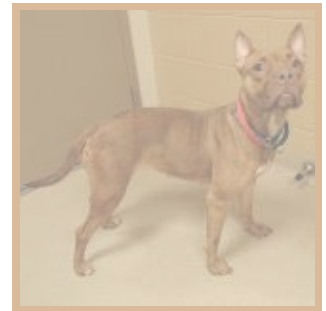

Daisy

Spayed
Terrier, American Pit Bull,
Retriever, Labrador
4 months
Milwaukee Campus

Merci - Staff Pick!

Spayed
Plott Hound, Mix
1 years, 6 months
Racine Campus

Jasper - Video!

Neutered
Border Collie, Mix
1 years
Ozaukee Campus

Phyllis

Spayed
Terrier, American Pit Bull, Mix
2 years
Milwaukee Campus

Lady

Spayed
Terrier, American Pit Bull, Mix
1 years, 7 months
Milwaukee Campus

Finch

Spayed
Terrier, Jack Russell, Mix
2 years
Ozaukee Campus

Ernie - Video!

Neutered
Retriever, Labrador, Mix
3 years
Ozaukee Campus

Rusty

Neutered
Chihuahua, Short Coat, Terrier
10 months
Racine Campus

Quincy

Neutered
Chihuahua, Short Coat, Mix
5 years, 6 months
Ozaukee Campus