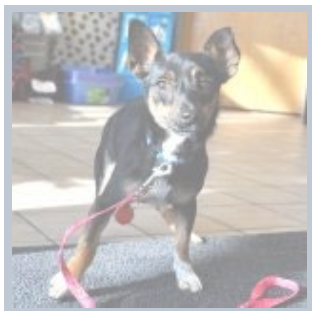

Vixin

Spayed
Chihuahua, Short Coat / Terrier
1 years
Racine Campus