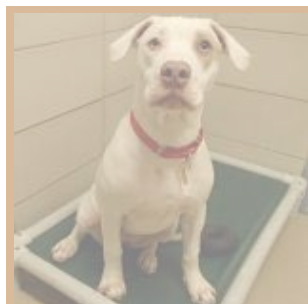

### Sakari

Spayed  
Alaskan Husky / Mix  
1 years, 9 months  
Milwaukee Campus

Ozaukee Campus

2 years, 9 months  
Milwaukee Campus

Ozaukee Campus

**CoCo - Staff Pick and Video!**

Spayed  
Terrier, Pit Bull / Mix  
11 months  
Milwaukee Campus