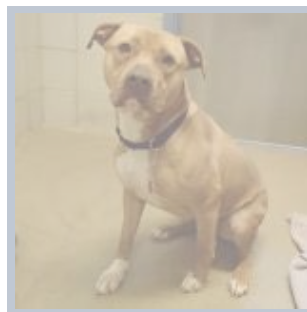

Red

Spayed
Terrier, American Pit Bull / Mix
1 years, 9 months
Milwaukee Campus