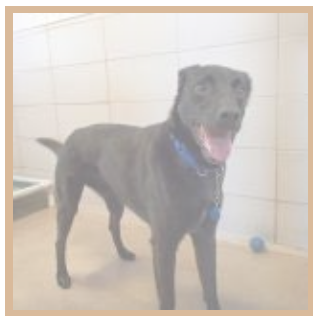

### Frank

Neutered  
Border Collie / Retriever,  
Labrador  
5 years, 8 months  
Milwaukee Campus