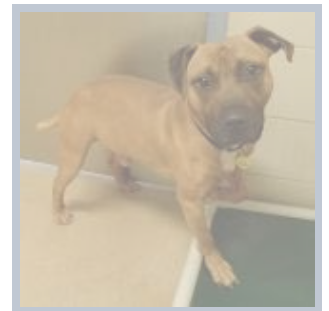

Rocky

Neutered
Terrier, American Pit Bull / Mix
3 years
Milwaukee Campus